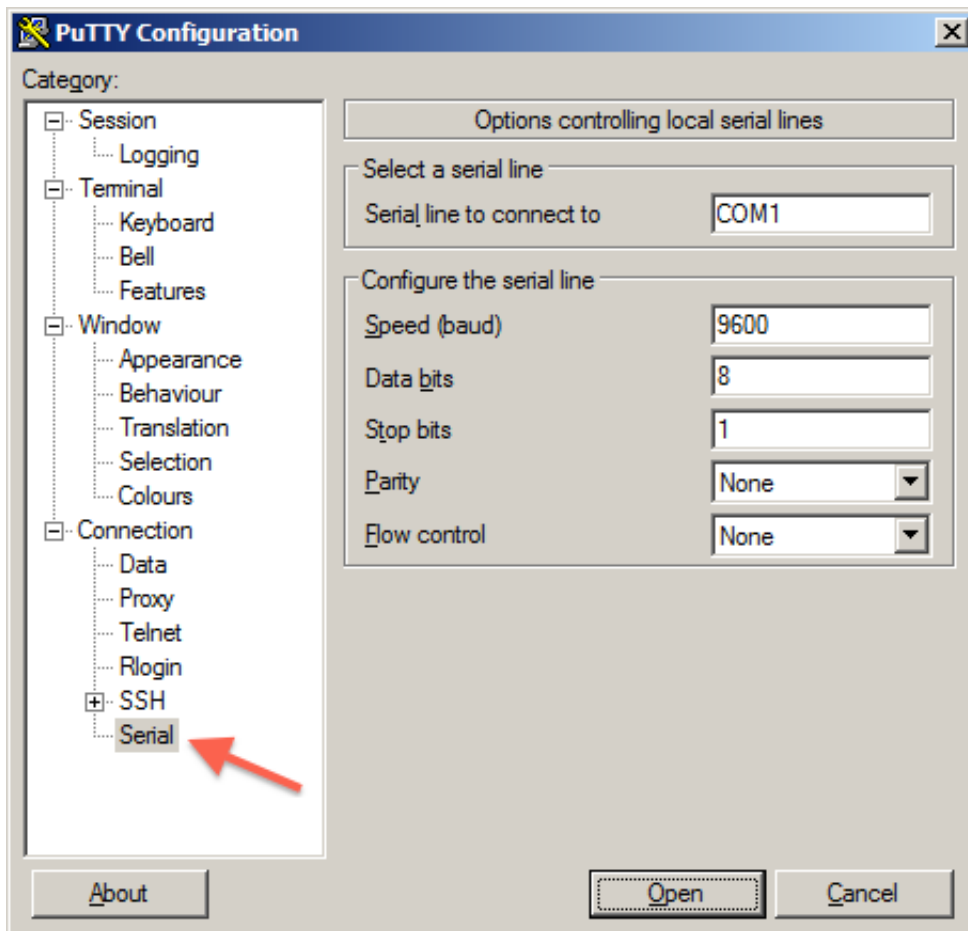

[How To Get Rid Of Watermarks](#)

[convert wmv for mac online](#)

If the Bridgemate Pro server uses a direct serial connection port or another brand of USB-serial converter, do not use this driver.. These new converters can be recognised by the third character of the serial number, which is printed on the label on the back of the converter.. IMPORTANT: This driver only works with the new chipset type of Aten UC232A USB-serial converters supplied after 2012. [Driver For Vt8233](#)

[Samsung Camcorder Cables](#)

- Click on the Windows key and the X key on your keyboard simultaneously to open the Quick Links menu.. This serial number starts with 'Z3' or 'Z8' If the following character is a letter, the converter is the new type and can be used together with this driver.. Aten Uc232a Usb To Serial Converter Drivers For Mac DownloadAten Uc232a Usb To Serial Converter Drivers For Mac ProUSB to RS-232 Adapter The Aten UC232A USB-to-RS232 serial port converter is ideal for laptop and desktop computers that do not have a COM or DB9 serial port.. Note: Only install this driver when you connect the Bridgemate Pro server to a USB port using the “Aten USB-serial converter” which is supplied with the Bridgemate Pro server.. Home » USB to Serial (RS232) Converter Use the links on this page to download the latest version of USB to Serial (RS232) Converter drivers. 6e4e936fe3 [Winrunner Download Trial Version](#)

6e4e936fe3

[Exporting Midi From Arpeggiator Omnisphere 2](#)