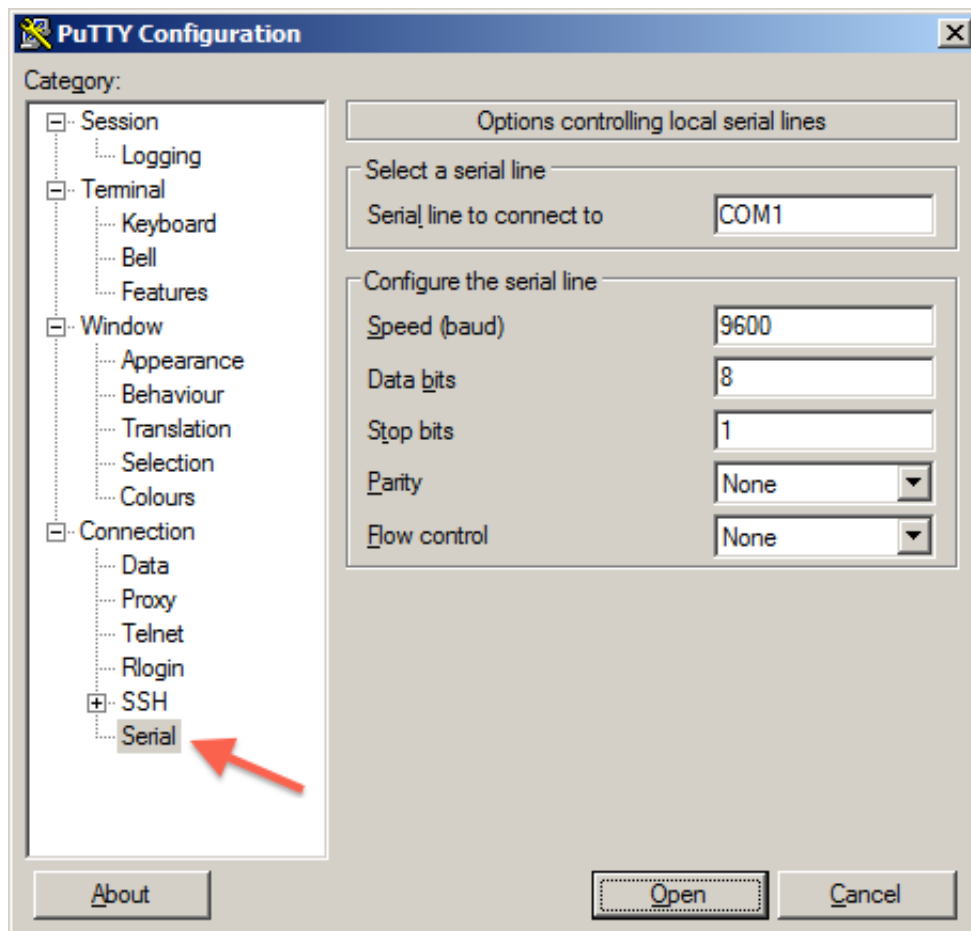

[Aten Uc232a Usb To Serial Converter Drivers For Mac](#)

[Aten Uc232a Usb To Serial Converter Drivers For Mac](#)

Download

How to uninstall the current driver: • Make sure the Aten USB to Serial converter is connected to one of the USB ports on your computer.

1. [aten usb-to-serial converter uc232a drivers](#)

Aten Uc232a Usb To Serial Converter Drivers For Mac DownloadSummary This article describes the procedure for downloading and installing version 3.. You can use this driver as a replacement for your current driver should you experience problems using the Bridgemate Pro server on computers running Windows 10.. All drivers available for download have been scanned by antivirus program If you are working as a network administrator, Aten UC232A USB-to-Serial converter is a must have.